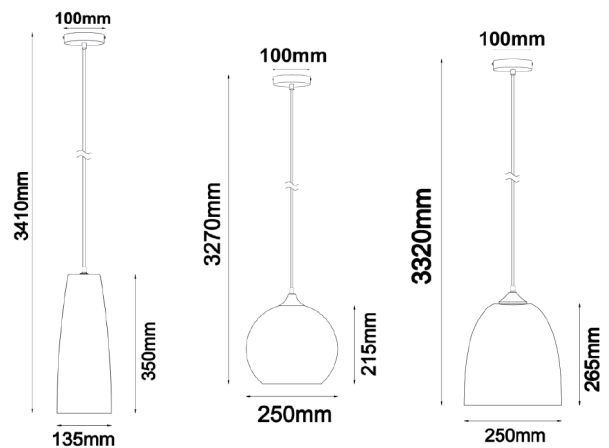

CHUVA SERIES E27 Pendant Lights

- Material: glass & iron
- Max.72W halogen globes
- E27 lamp base
- Globe not included
- For indoor use
- 1 year replacement warranty

CODE	DESCRIPTION	DIAM (mm)	FITTING L (mm)	CABLE L (mm)	CANOPY D (mm)	WEIGHT (kg)	BOX (cm)	CARTON QTY
CHUVA1	PENDANT ES 72W Smoke BLK GLASS with rain drop effect Flat Top Ellipse	Ø135	350	3000	Ø100	1.60	46x20x20	10
CHUVA2	PENDANT ES 72W Smoke BLK WINE GLASS with raindrop effect	Ø250	215	3000	Ø100	1.60	31x31x30	1
CHUVA3	PENDANT ES 72W Smoke BLK Glass ELLIPSE with raindrop effect	Ø250	265	3000	Ø100	2.7	35x32x32	1